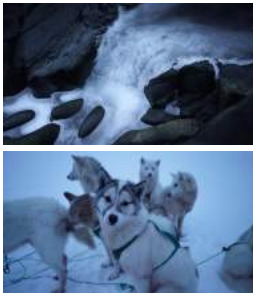

Rachel Lin Weaver
(GVL)
Orison, 2023
1920x1080HD Video
00:06:15

Ed. of 4, +1 AP,
Edition Price:
$1,500