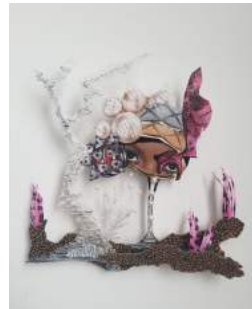

## Chicago

**Holly Cahill** (CHI)  
*Our earthly attachments*, 2024  
ink on paper  
9" x 12"

NFS

**Julia Klein** (CHI)  
*Fischer Rooftop at Dusk (Angel)*, 2006  
Digital print  
8.5" x 11"  
NFS

**Karen Dana Cohen** (CHI)  
*First step forward*, 2023  
Graphite on paper,  
paper lay and graphite  
stick.  
4" x 7"  
\$480